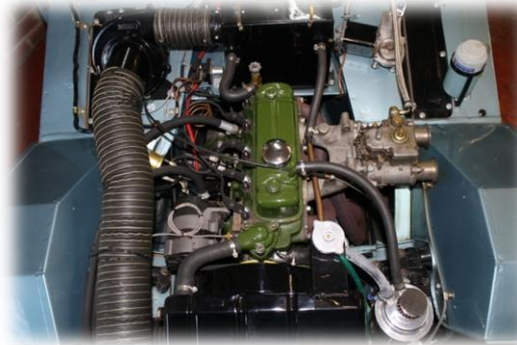

Tifosi S S

Our S S (Sebring Sprite) Reincarnation for the Racing Enthusiast

Based on any Sprite / Midget, a true replica of the iconic, light-weight and nimble John Sprin-zle-inspired Sprites.

See Kit Compilation and Price Lists